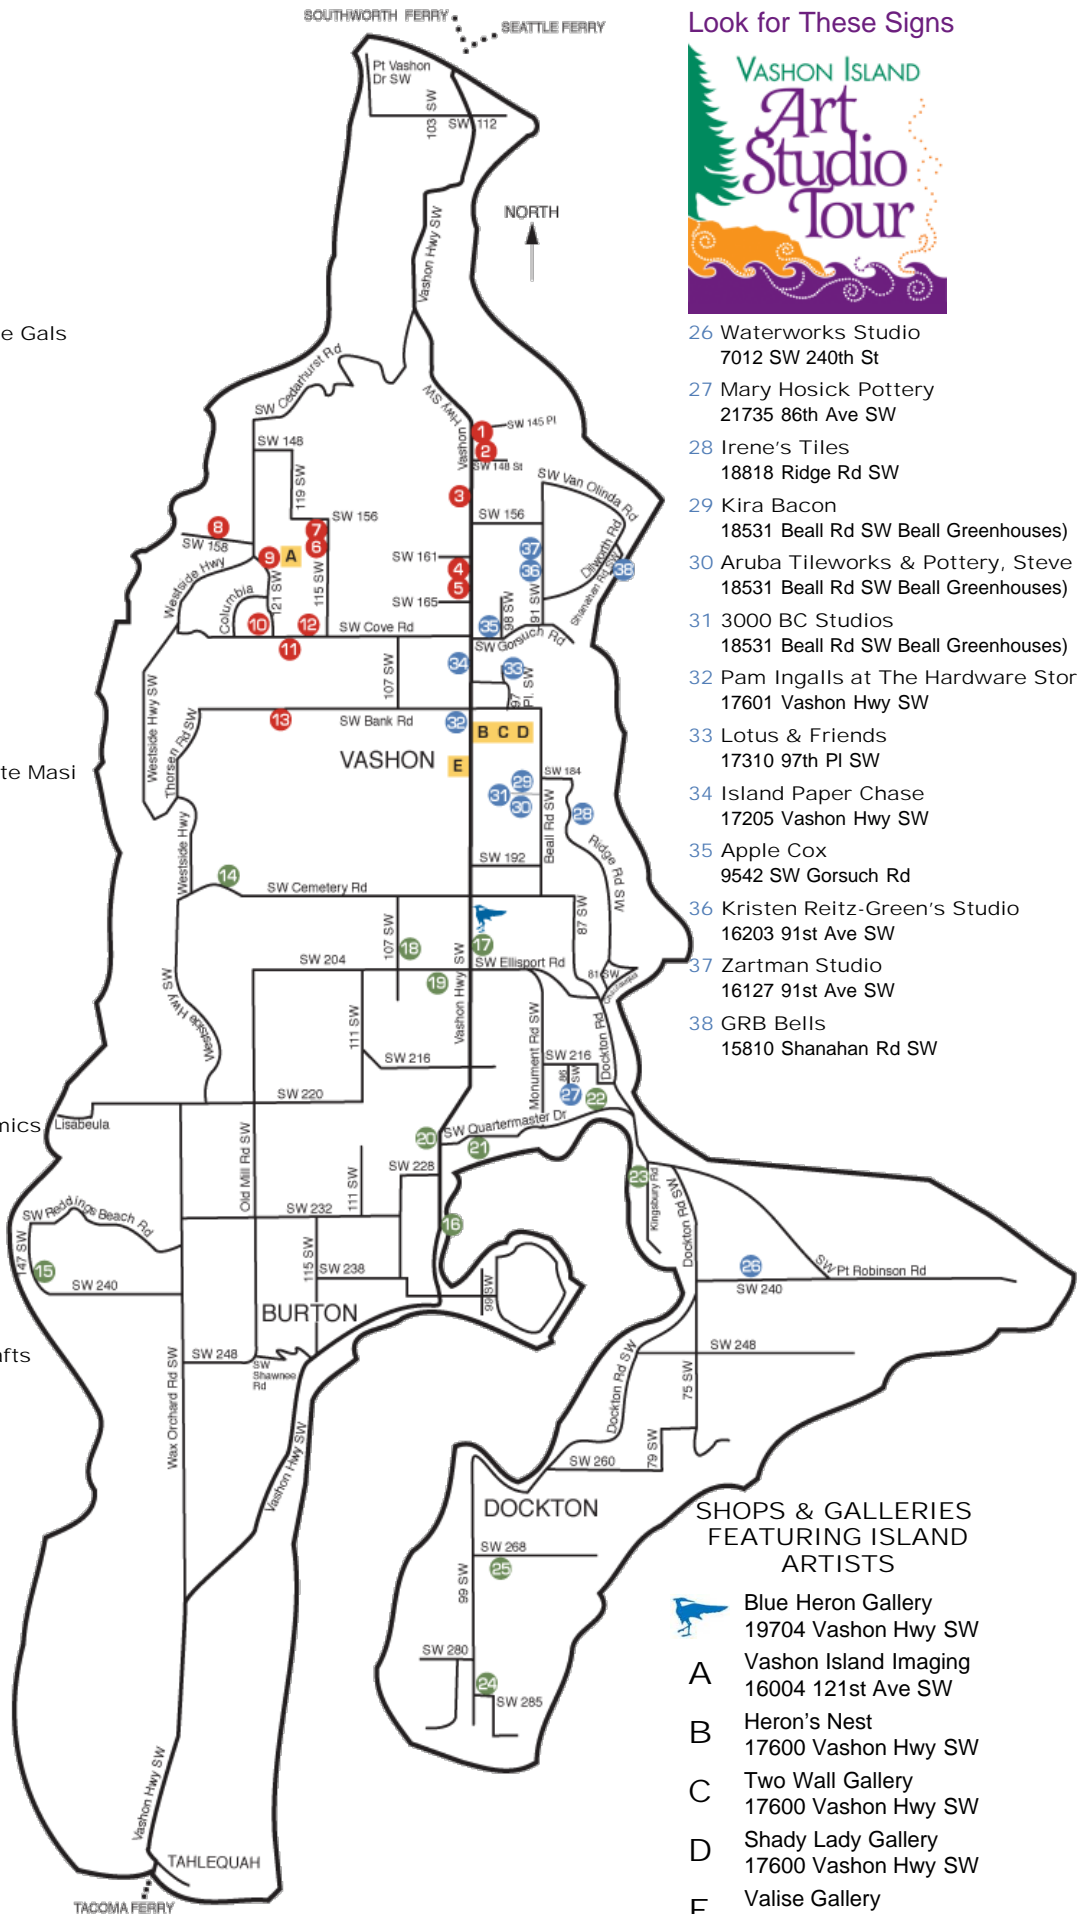

2009 Holiday Tour

December 5-6 & 12-13
Saturday & Sunday

Look for These Signs

- 1 Empty Nest Studio & The Garage Gals
14612 Vashon Hwy SW
- 2 Brian Brenno Blown Glass
9850 SW 148th St
- 3 Nannette Cotton Pawlowski
15333 Vashon Hwy SW
(Vashon Community Care Center)
- 4 Glass on the Highway
16213 Vashon Hwy SW
- 5 Les Femmes Fatales Project
16333 Vashon Hwy SW
- 6 The Mud Mamas & Friends
15635 115th Ave SW
- 7 Westside Artists
11603 SW 156th St
- 8 Mary Margaret Briggs & Charlotte Masi
12500 SW 158th St
- 9 Douglas Mesney Illustrator
16004 121st Ave SW
- 10 Barnworks
12122 SW Cove Rd
- 11 Fox Tales Studio
12017 SW Cove Rd
- 12 David L. Erue Metal Sculpture
11706 SW Cove Rd
- 13 Woodworkers Studio
12217 SW Bank Rd
- 14 Liz Lewis Pottery & Raven Ceramics
12714 SW Cemetery Rd
- 15 Brian Fisher Studio
23520 147th Ave SW
- 16 Suzanne Anderson
23316 Vashon Hwy SW
- 17 PuppyPaw Creations
19840 Vashon Hwy SW
- 18 Fiddle Home Farm Beeswax Crafts
20020 107th Ave SW
- 19 The Willingham Weavery
10315 SW 204th St
- 20 Morgan Brig Studio
22405 Vashon Hwy SW
- 21 Valerie Willson
22418 98th Ave SW
- 22 Penny Grist & Larry Muir
8620 SW Quatermaster Dr
- 23 Brian Van Buren
22613 Kingsbury Rd SW
- 24 Kathy Pine WorldWide Jewelry
9700 SW 285th St
- 25 V-M Island Crafts & Jewelry
9715 SW 268th St

SHOPS & GALLERIES FEATURING ISLAND ARTISTS

-  Blue Heron Gallery
19704 Vashon Hwy SW
- A Vashon Island Imaging
16004 121st Ave SW
- B Heron's Nest
17600 Vashon Hwy SW
- C Two Wall Gallery
17600 Vashon Hwy SW
- D Shady Lady Gallery
17600 Vashon Hwy SW
- E Valise Gallery
17633 Vashon Hwy SW