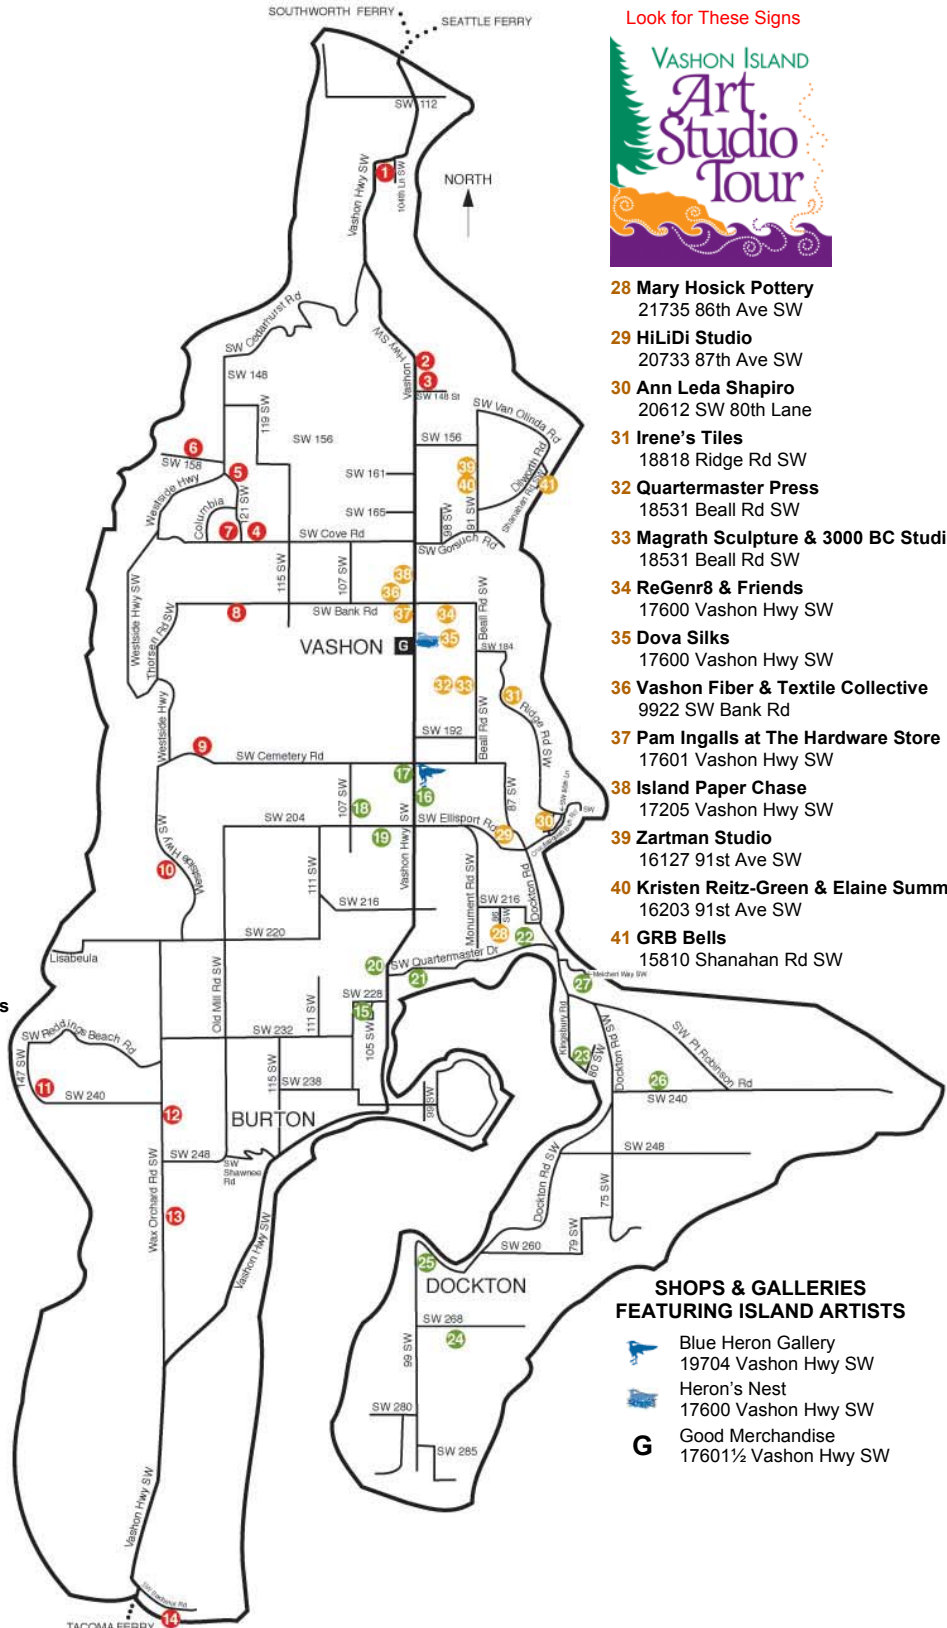

2011 Holiday Tour

December 3-4 & 10-11
Saturday & Sunday
10 AM to 4 PM

Look for These Signs

- 1 Kira Bacon**
12025 104th Ln SW
- 2 Empty Nest Studio**
14612 Vashon Hwy SW
- 3 Brian Brenno Blown Glass**
9850 SW 148th St
- 4 David Erue & Bobbi Arnold**
11706 SW Cove Rd
- 5 Douglas Mesney Illustrator**
16004 121st Ave SW
- 6 Mary Margaret Briggs**
12500 SW 158th St
- 7 Barnworks**
12122 SW Cove Rd
- 8 Vashon Woodworking**
12217 SW Bank Rd
- 9 Liz Lewis Pottery**
12714 SW Cemetery Rd
- 10 BD Wood Construction Inc.**
21145 Westside Hwy SW
- 11 Brian Fisher Studio**
23520 147th Ave SW
- 12 Fire-Fiber-Flower**
24104 Wax Orchard Rd SW
- 13 Brynnhenge**
25032 Wax Orchard Rd SW
- 14 Heron Cove Studio**
13013 SW Bachelor Rd
- 15 Dean Hanmer Sculpture**
22837 105th Ave SW
- 16 Kasia Anna Studio & Kira Bacon Wearables**
19840 Vashon Hwy SW
- 17 Raven's Nest—Shotridge Studios**
19603 Vashon Hwy SW
- 18 Fiddle Home Studio**
20020 107th Ave SW
- 19 The Willingham Weavery**
10315 SW 204th St
- 20 Morgan Brig Studio**
22405 Vashon Hwy SW
- 21 Valerie Willson**
22418 98th Ave SW
- 22 Penny Grist & Larry Muir**
8620 SW Quatermaster Dr
- 23 Reimnitz Studio**
23505 80th Ave SW
- 24 V-M Island Crafts & Jewelry**
9715 SW 268th St
- 25 Lynda By Design**
9811 SW Dock St
- 26 Waterworks**
7012 SW 240th St
- 27 Linda Wilcox Sedgley Studio**
22434 Melchert Way SW