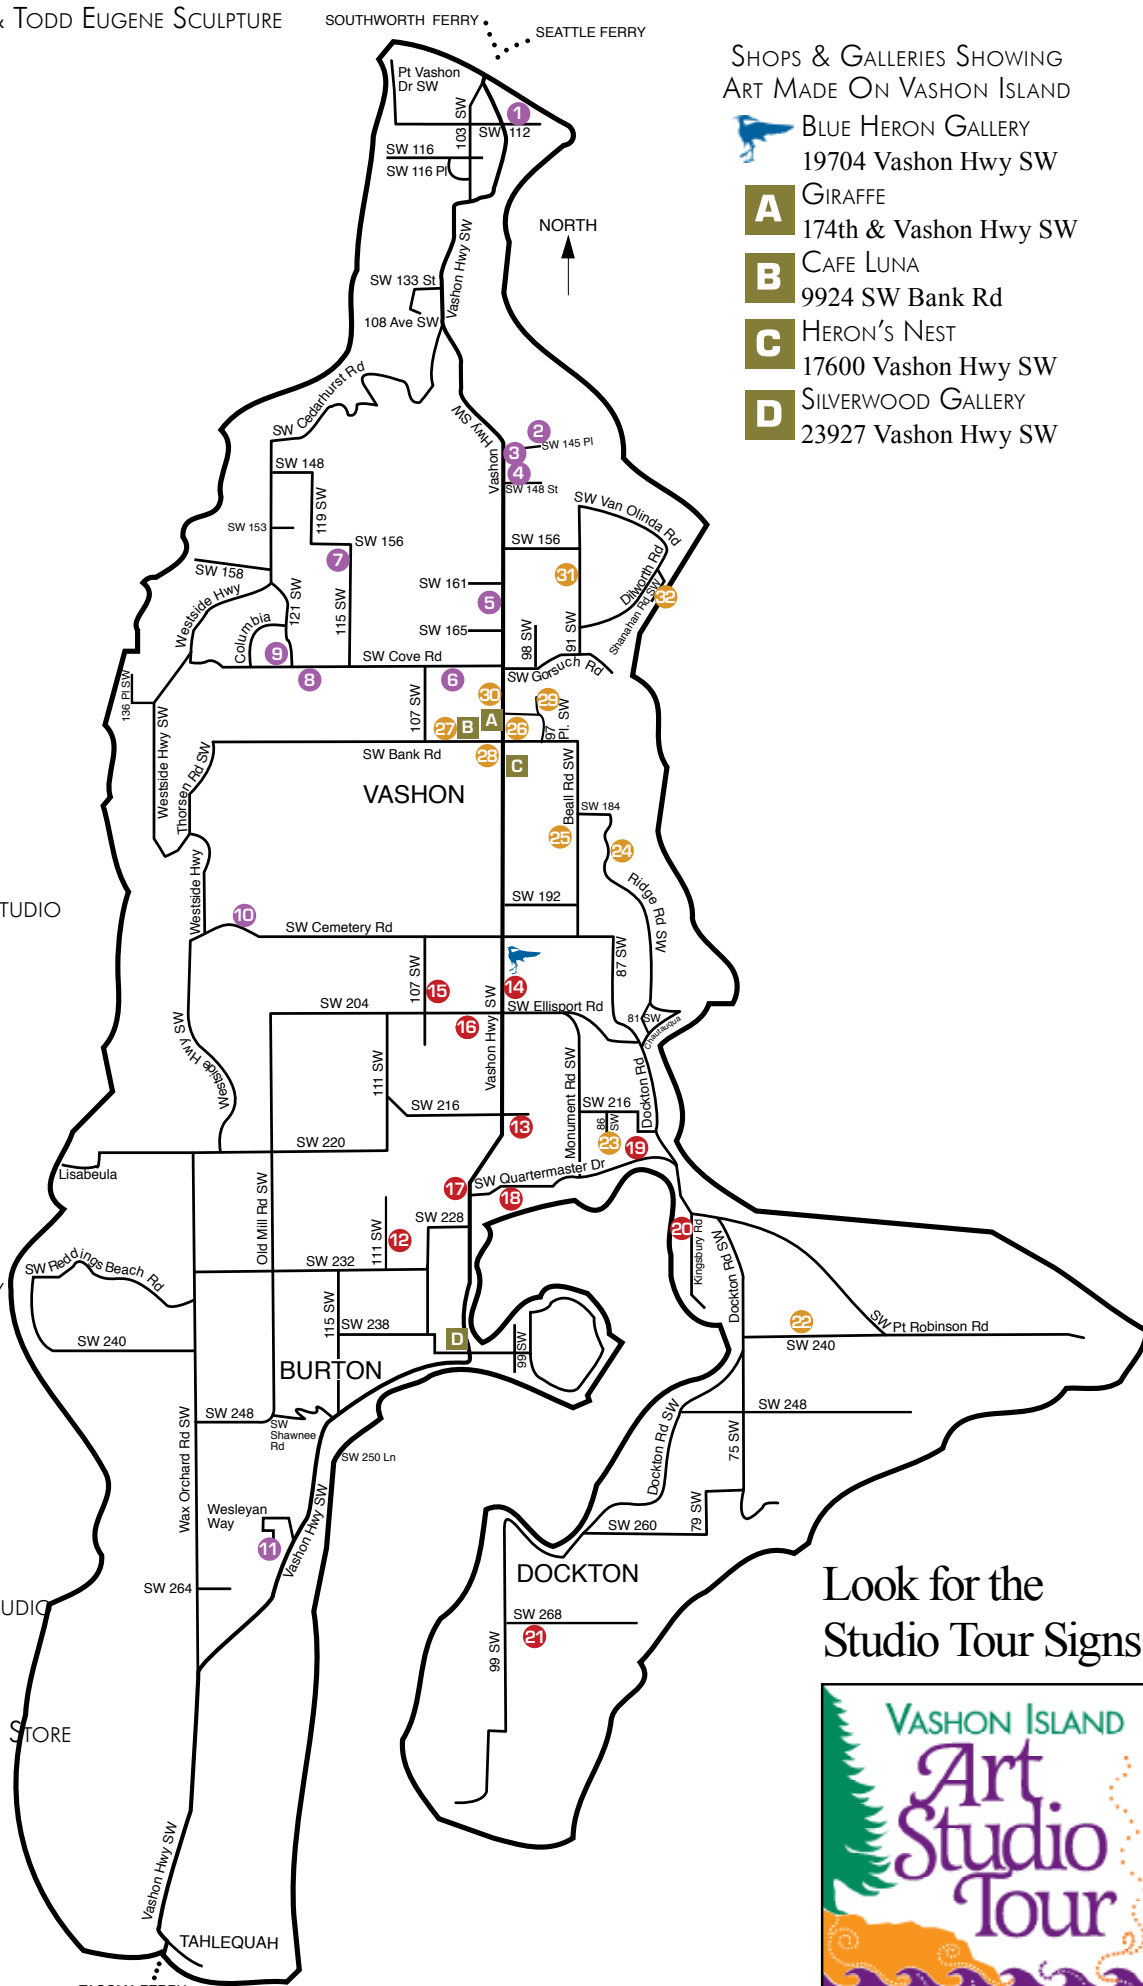

1 WILLOW STREET WOODSHOP & TODD EUGENE SCULPTURE

9814 SW 112th St

2 SHOTRIDGE STUDIOS

9804 SW 145th Pl

3 EMPTY NEST STUDIO

14612 Vashon Hwy SW

4 BRIAN BRENNO BLOWN GLASS

9850 SW 148th St

5 GLASS ON THE HIGHWAY

16213 Vashon Hwy SW

6 DREAMTIME STUDIOS

10429 SW Cove Rd

7 THE MUD MAMAS

15635 115th Ave SW

8 FOX TALES STUDIO

12017 SW Cove Rd

9 BARNWORKS

12122 SW Cove Rd

10 LIZ LEWIS POTTERY

12714 SW Cemetery Rd

11 KAREN DALE OIL PAINTINGS

12221 SW Wesleyan Way

12 MICHAEL'S DESIGNS

23018 111th Ave SW

13 ROOBIBLUE STUDIOS

9807 SW 216th St

14 ANIMAL BOTANICAL

19930 Vashon Hwy SW

15 FIDDLE HOME FARM BEESWAX STUDIO

20020 107th Ave SW

16 THE WILLINGHAM WEAVERY

10315 SW 204th St

17 MORGAN BRIG STUDIO

22405 Vashon Hwy SW

18 VALERIE WILLSON

22418 98th Ave SW

19 PENNY GRIST & LARRY MUIR

8620 SW Quartermaster Dr

20 BRIAN VAN BUREN

22613 Kingsbury Rd SW

21 V-M ISLAND CRAFTS & JEWELRY

9715 SW 268th St

22 WATERWORKS STUDIO

7012 SW 240th St

23 MARY HOSICK POTTERY

21735 86th Ave SW

24 IRENE'S TILES

18818 Ridge Rd SW

25 KBO Fiberart

18531 Beall Rd SW

26 ELEMENTAL STITCHES SEWING STUDIO

9816 SW Bank Rd

27 QUARTERMASTER PRESS

10014 SW Bank Rd

28 PAM INGALLS AT THE HARDWARE STORE

17601 Vashon Hwy SW

29 GIFTS BY LOTUS, DEBRA & VAL

17310 97th Pl SW

30 ISLAND PAPER CHASE

17205 Vashon Hwy SW

31 ZARTMAN STUDIO

16127 91st Ave SW

32 GRB BELLS

15810 Shanahan Rd SW