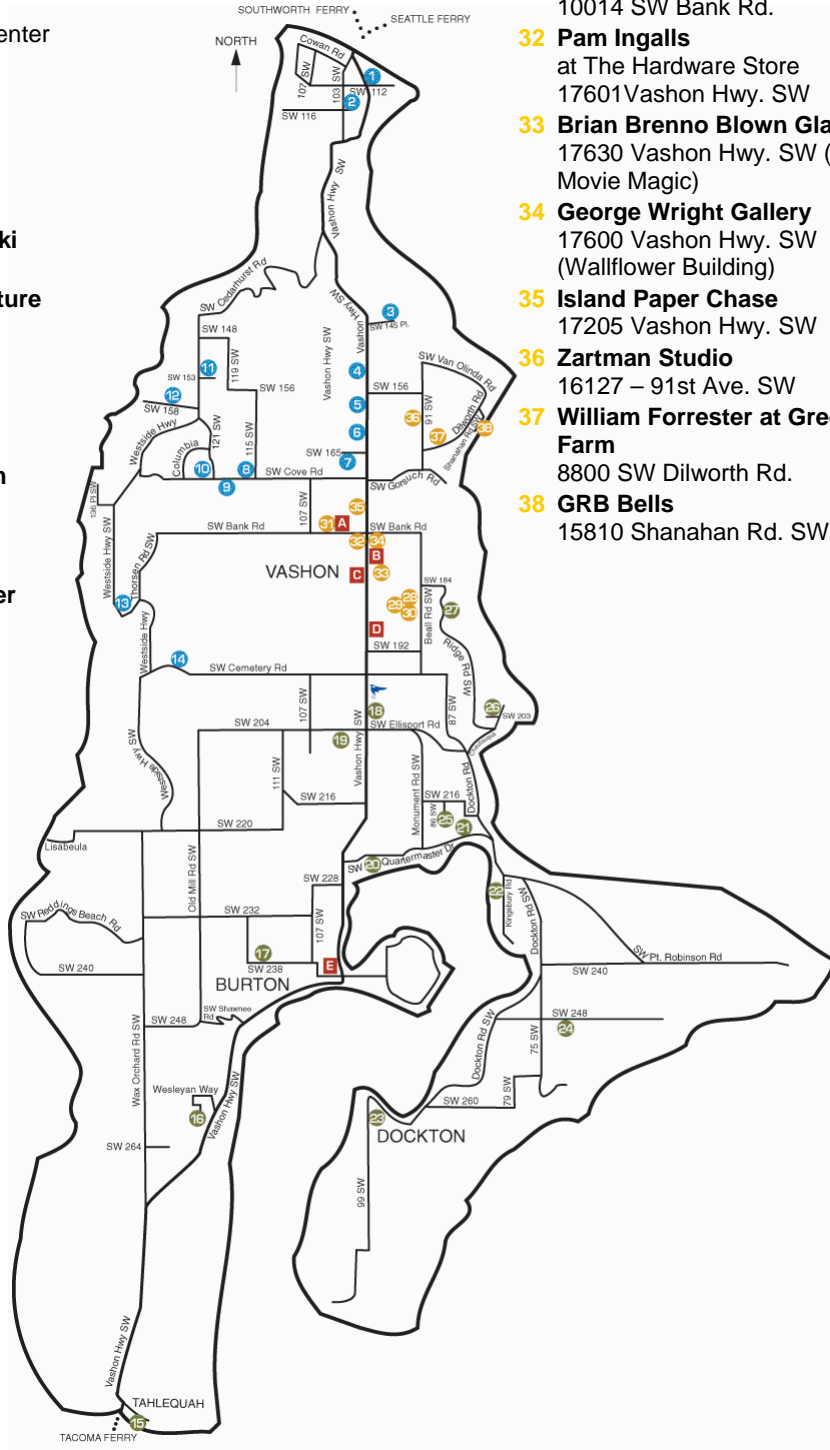

- 1 **Eugene Glass & Iron Works**
9922 1/2 SW 112th St. at Vashon Hwy SW
- 2 **Willow Street Woodshop**
11530 – 103rd Ave. SW
- 3 **Shotridge Studios**
9804 SW 145th Pl.
- 4 **In Good Company Photography**
Vashon Community Care Center
15333 Vashon Hwy. SW
- 5 **May Day Press**
Catherine Michaels
15923 Vashon Hwy. SW
- 6 **Glass on the Highway**
16213 Vashon Hwy. SW
- 7 **Nannette Cotton Pawlowski**
10025 SW 165th St.
- 8 **David L. Erue Metal Sculpture**
11706 SW Cove Rd.
- 9 **Fox Tales Studio**
12017 SW Cove Rd.
- 10 **Barnworks**
12122 SW Cove Rd.
- 11 **Studio at Ravensong Farm**
12202 SW 153rd St.
- 12 **Mary Margaret Briggs**
12500 SW 158th St.
- 13 **Tiles & Textures at Fletcher Studio**
18528 Westside Hwy. SW
- 14 **Liz Lewis Pottery**
12714 SW Cemetery Rd.
- 15 **Gulassas at Tahlequah**
13127 SW Tahlequah Rd.
- 16 **Karen Dale**
12221 SW Wesleyan Way
- 17 **I.N. Your Eye Art Farm: Photographers of Vashon**
10931 SW 238th St.
- 18 **Kooch Campbell**
19930 Vashon Hwy. SW
- 19 **The Willingham Weavery**
10315 SW 204th St.
- 20 **Valerie Willson Studio**
22418 98th Ave. SW
- 21 **Penny Grist**
8620 SW Quatermaster Dr.
- 22 **Brian Van Buren**
22613 Kingsbury Rd. SW
- 23 **Old Dockton Store Studio**
25908 – 99th Ave. SW
- 24 **Pascale Judet**
8119 SW 248th St.
- 25 **Mary Hosick Pottery & Sharon Marsland**
21735 – 86th Ave. SW
- 26 **Morgan Brig Studio**
8020 SW 203rd St.
- 27 **Irene's Tiles**
18818 Ridge Rd. SW